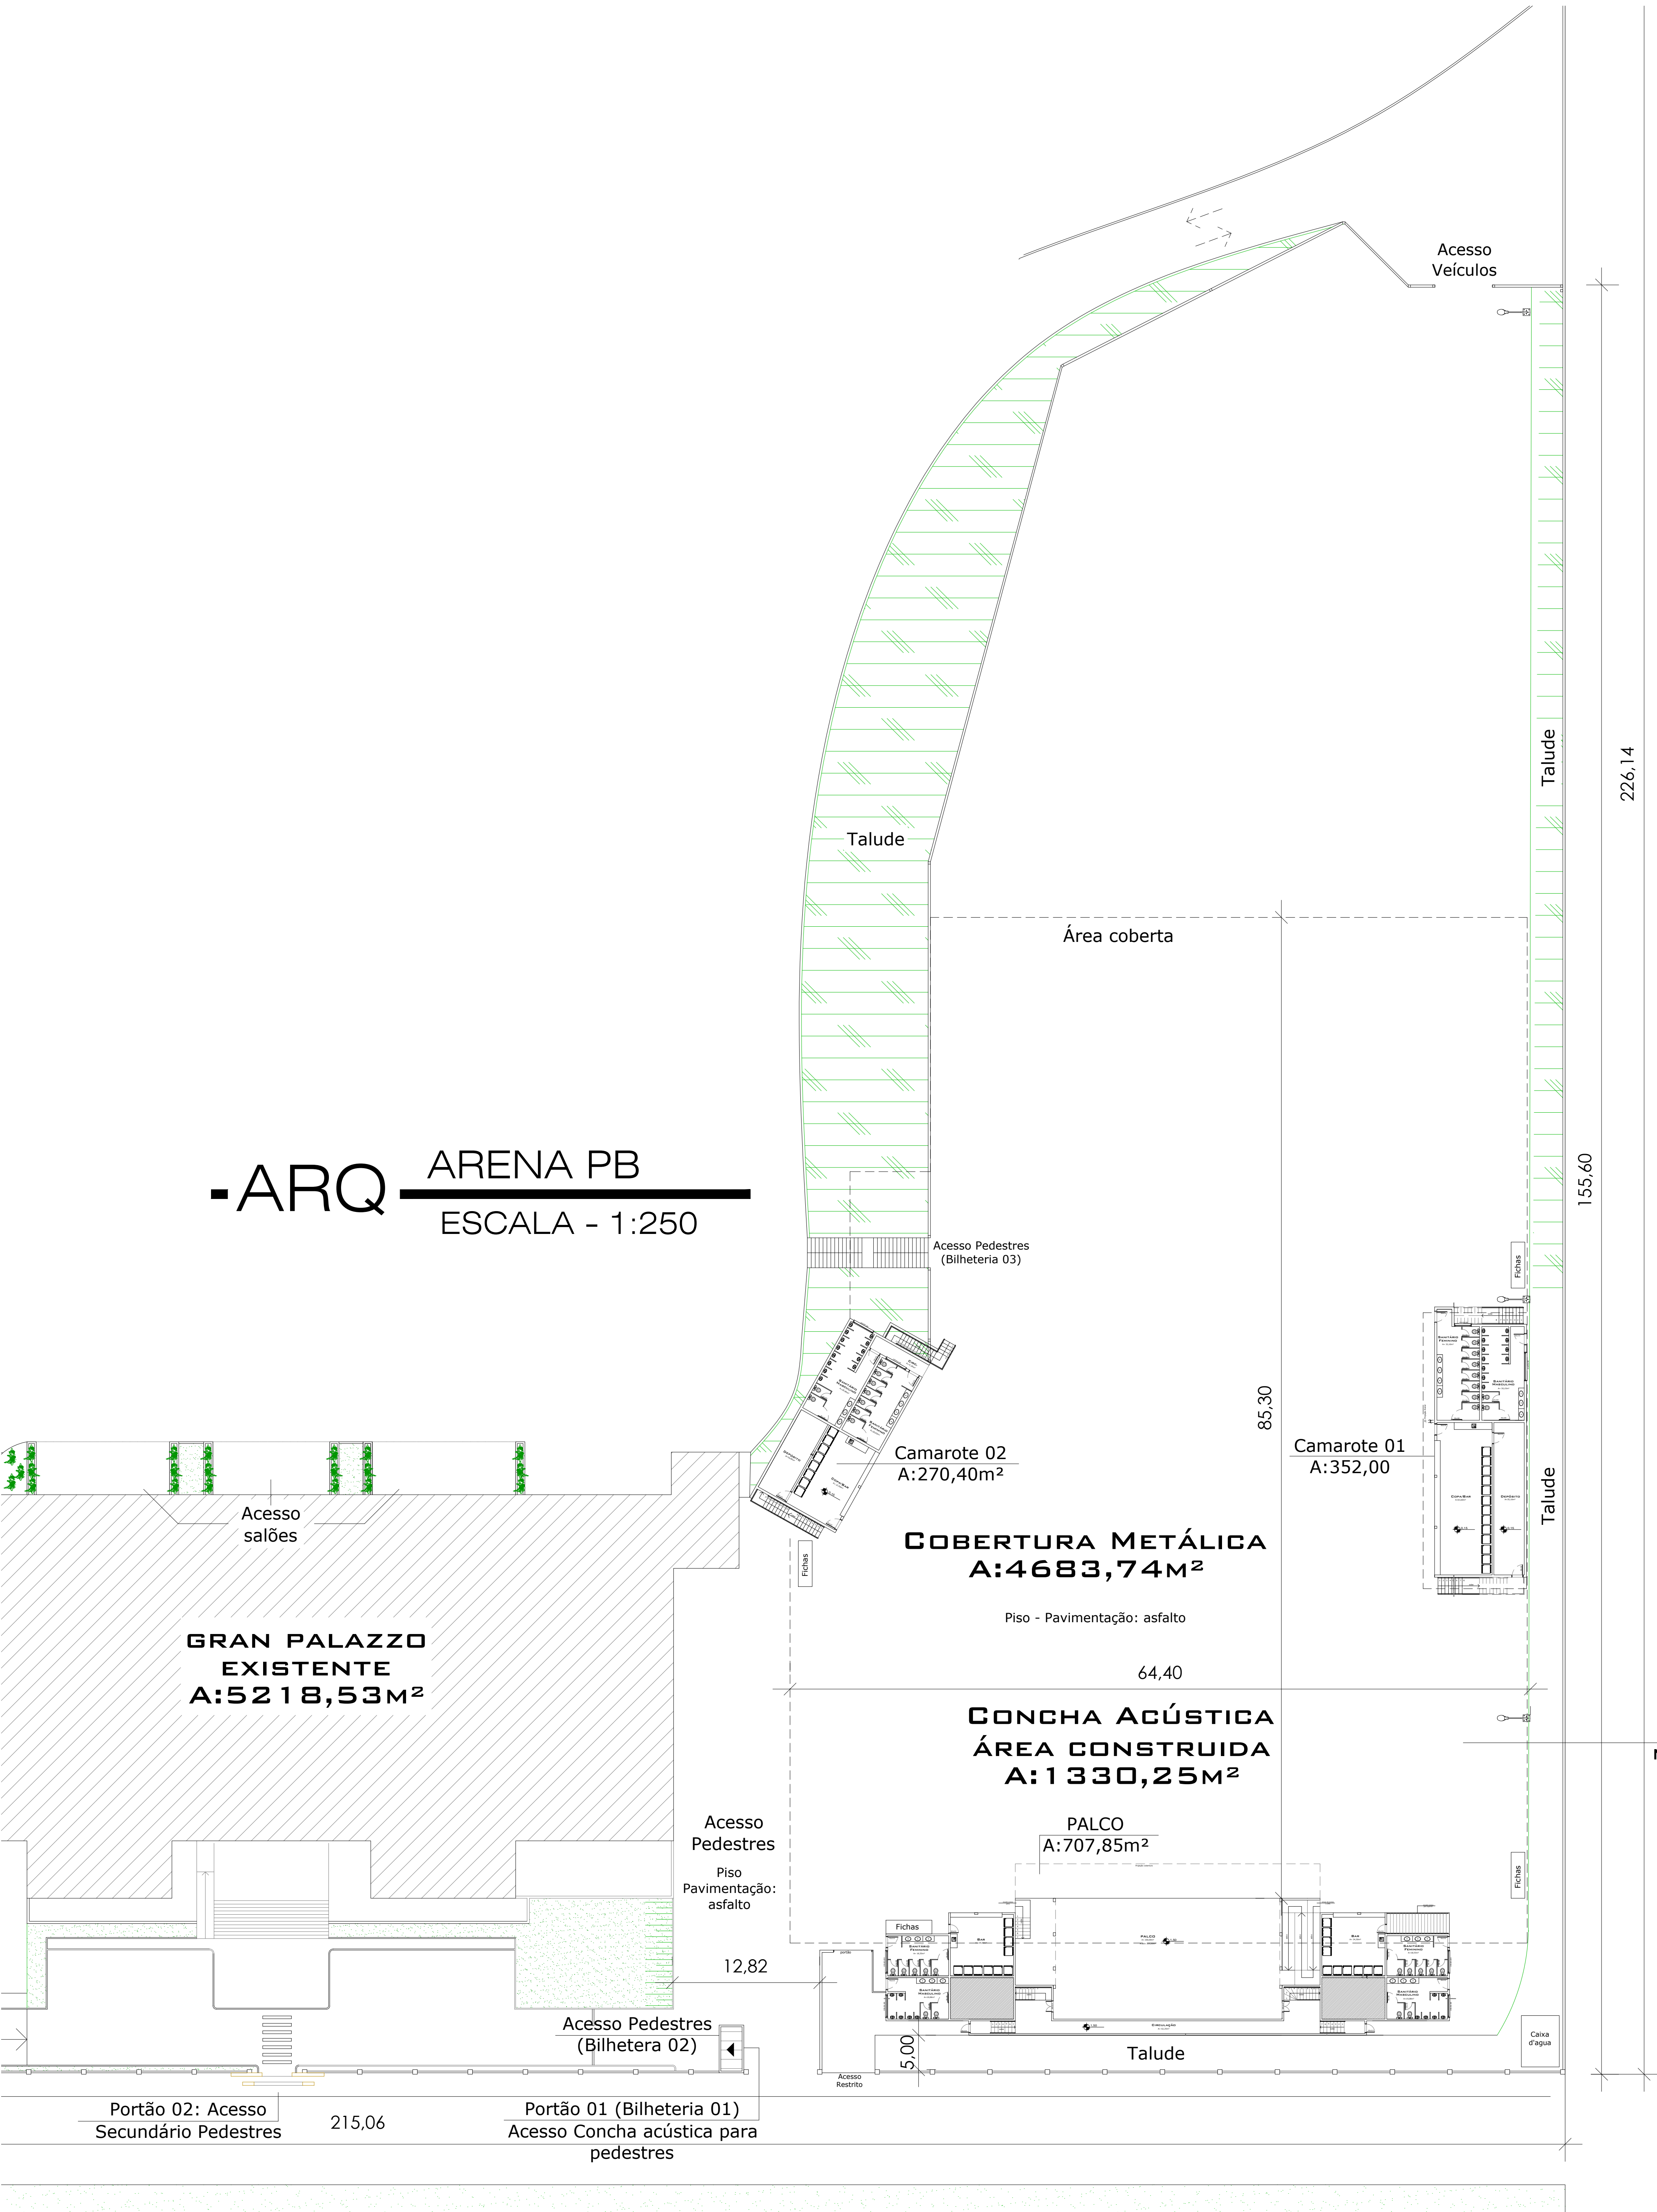

-ARQ ARENA PB
ESCALA - 1:250

AVENIDA ANTONIO MARINHO ALBUQUERQUE - AVENIDA TRANSVERSAL